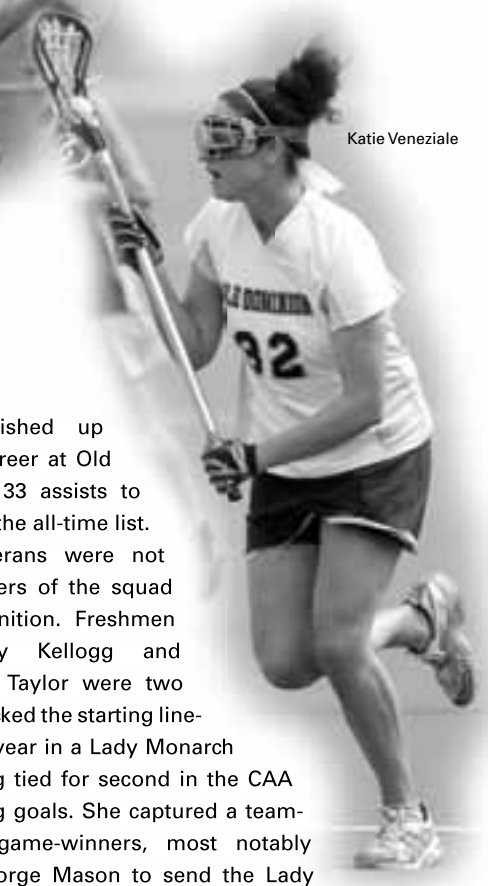

Caroline Jacobs

Katie Venezia