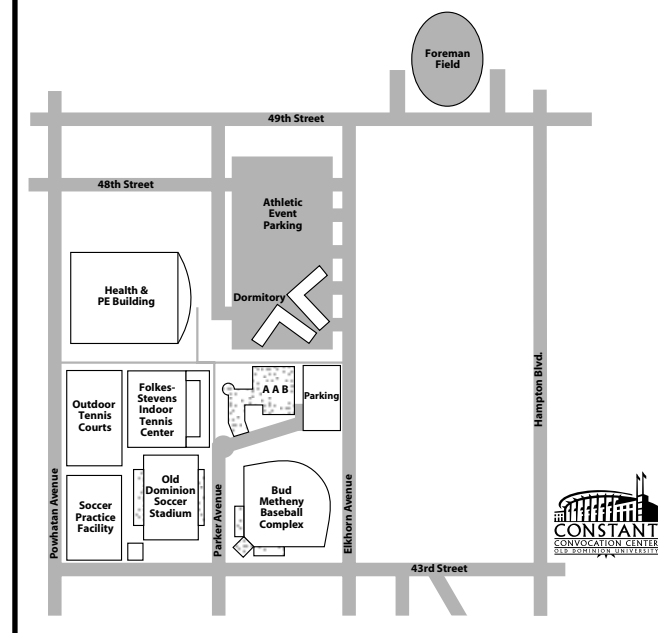

Finding Your Way To FOREMAN FIELD

Directions to Foreman Field: Proceed west off Hampton Blvd. onto 49th Street (this will be a right hand turn if coming from I-564/Terminal Blvd.; a left hand turn if coming from downtown Norfolk). Turn right onto Bluestone Avenue; the stadium entrance will be the second parking lot on the right. Bus parking is available inside the stadium gates with prior notice.

Teams requiring additional information are asked to contact Greg Smith, Asst. A.D. for Event Management, at (757) 683-5924.

The Lady Monarchs enjoy fan support both from the university and Hampton Roads community at Foreman Field.